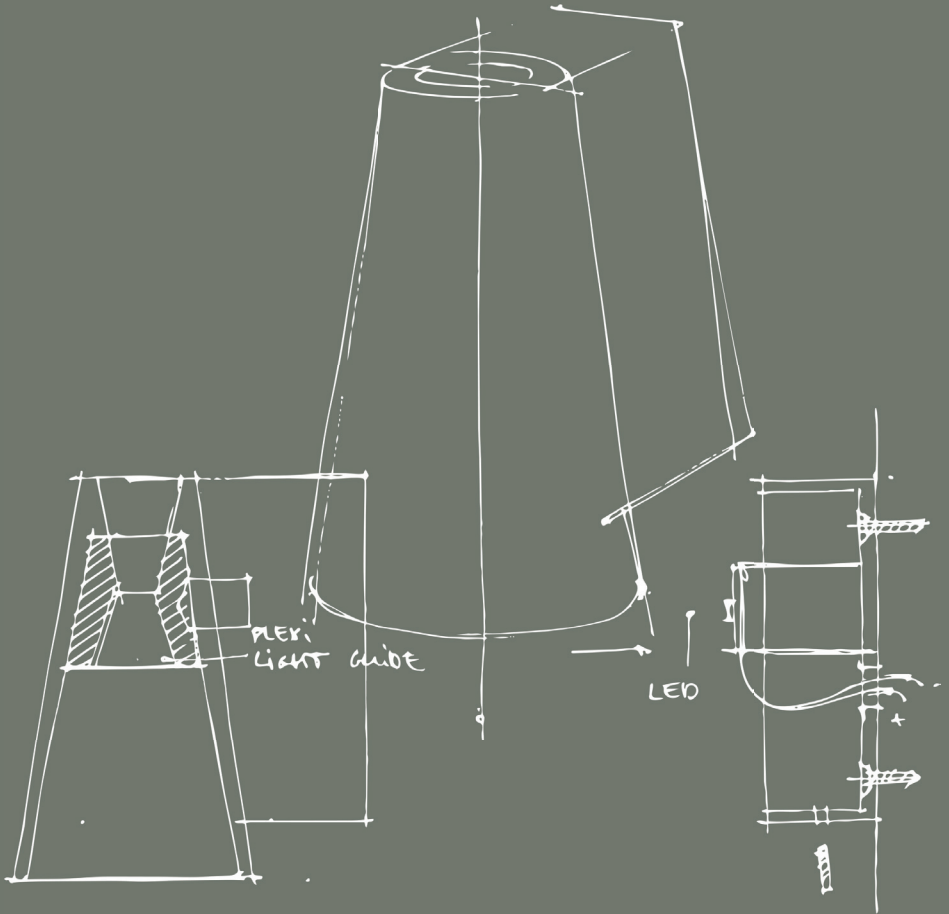

application

recessed in-ground
surface wall

colour

black

kreon wall concept

kreon directional concept