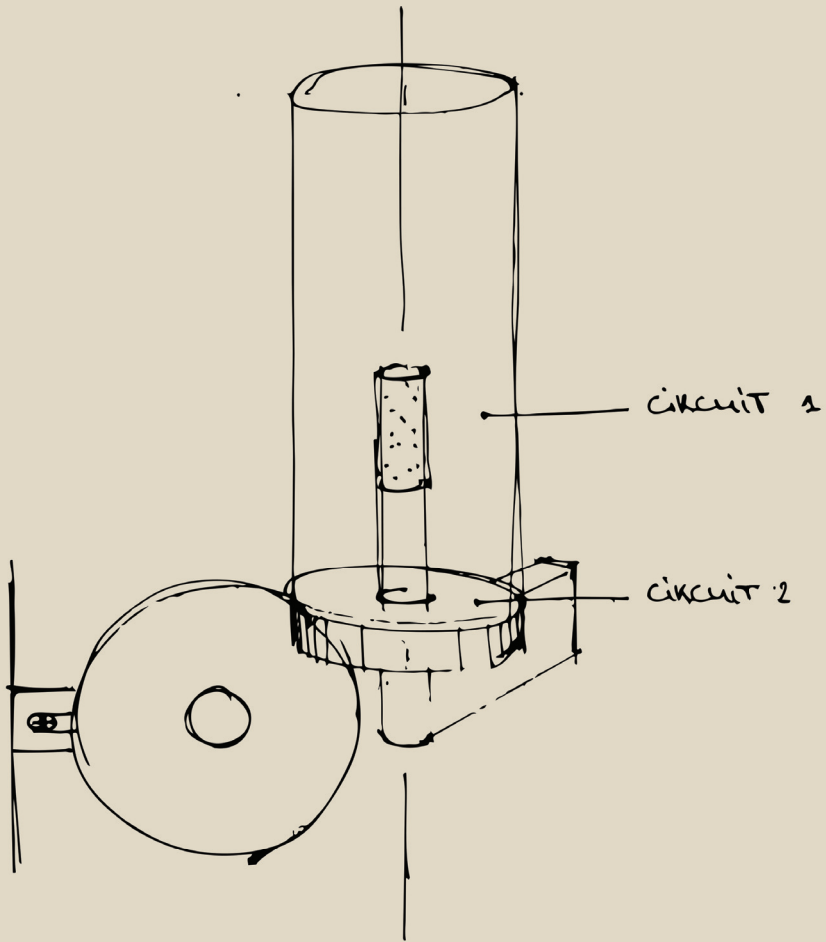

kreon deco wall concept

kreon vergo

kreon vergo

vergo directional

vergo cone 1

vergo cone 2

colour temperature

directional 2700K, 3000K
cone 2700K