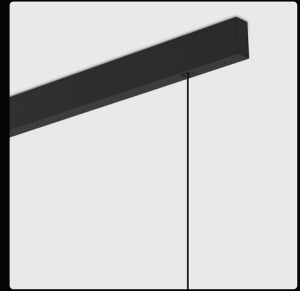

holon 20 pendant in-noite

colour temperature
2700K & 3000K

function
CRI 90+

UGR
low glare (< 19)

lumen output @ 2700K
±260lm / fixture

beam angle

spot	15°
dark light	36°
wide dark light	60°

colour

white	grey		
light grey	yellow	orange	dark grey