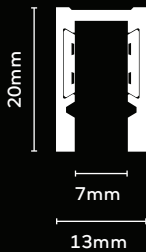

kreon nanotrack

application

ceiling & wall
surface, recessed and
pendant mounted

function

ultra-compact
low voltage track system

colour

white & black

technical

48V

DALI dimming
(individual control of each fixture)