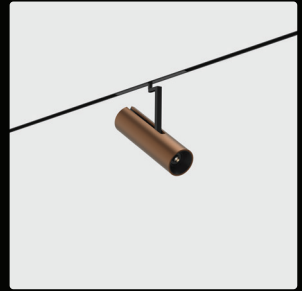

CRI

CRI90

ingress protection

IP67

lumen output @ 2700K

directional 361 lm
cone 350 lm

function

outdoor
24V plug&play system
directional
ambient downlight

beam angle

dark light 20°
wide dark light 38°
diffuse

colour

black

(other RAL-colours on request)

kreon nanotrack

kreon nanotrack

stripe on-nanotrack

linear reflector on nano-track

holon 20 directional on-nanotrack

application

ceiling & wall
surface, recessed and
pendant mounted

function

ultra-compact
low voltage track system

colour

white & black