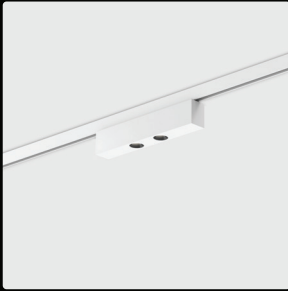

kreon deco wall concept

kreon vergo

kreon vergo

vergo directional

vergo cone 1

vergo cone 2

colour temperature

directional 2700K, 3000K
cone 2700K

CRI

CRI90

ingress protection

IP67

lumen output @ 2700K

directional 361 lm
cone 350 lm

function

outdoor
24V plug&play system
directional
ambient downlight

beam angle

dark light 20°
wide dark light 38°
diffuse

colour

black

(other RAL-colours on request)

kreon nanotrack

kreon nanotrack

stripe on-nanotrack

linear reflector on nano-track

holon 20 directional on-nanotrack

application

ceiling & wall
surface, recessed and
pendant mounted

function

ultra-compact
low voltage track system

colour

white & black