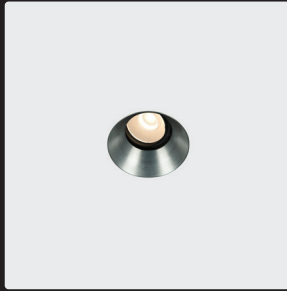

linear reflector on nano-track

holon 20 directional on-nanotrack

application

ceiling & wall
surface, recessed and
pendant mounted

function

ultra-compact
low voltage track system

colour

white & black

brushed plated

kreon stark 80

kreon stark 80

stark 80 directional, black
with trim

stark in-line 80 directional, silver,
trimless

stark in-line 80 downlight, gold,
trimless

colour temperature

CCT options	2400K, 2700K, 3000K, 3500K, 4000K
dim-to-warm	1800K - 2700K
tunable white	2700K - 5000K