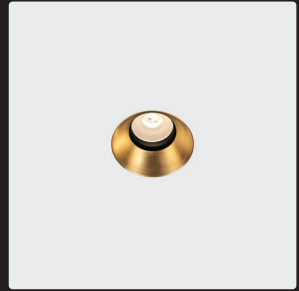

linear reflector on nano-track

holon 20 directional on-nanotrack

application

ceiling & wall
surface, recessed and
pendant mounted

function

ultra-compact
low voltage track system

colour

white & black

brushed plated

kreon stark 80

kreon stark 80

stark 80 directional, black
with trim

stark in-line 80 directional, silver,
trimless

stark in-line 80 downlight, gold,
trimless

colour temperature

CCT options	2400K, 2700K, 3000K, 3500K, 4000K
dim-to-warm	1800K - 2700K
tunable white	2700K - 5000K